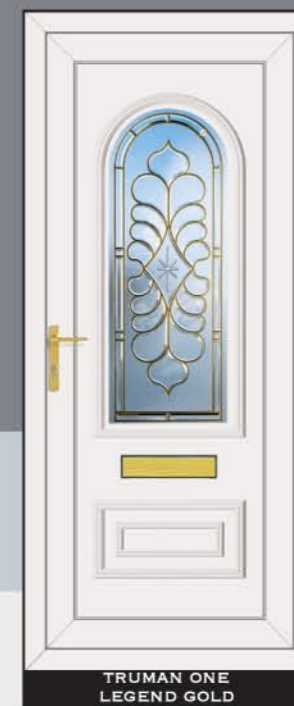

TRUMAN ONE SPRINGFIELD

ROOSEVELT ONE KINGFISHER

RESIN BEVELS WITH GOLD OUTLINE

ROOSEVELT ONE SENTIMENT GOLD

TRUMAN ONE LEGEND GOLD

REAGAN ONE DREAM GOLD

WASHINGTON ONE LEGEND GOLD

CARTER THREE MARYLAND GOLD