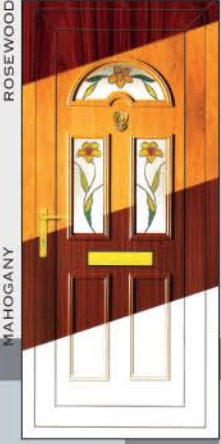

CHESTER

GRANT
SIDE PANEL

ROOSEVELT
SIDE PANEL

TRUMAN
SIDE PANEL

WASHINGTON
SIDE PANEL

WILSON
SIDE PANEL

ROSEWOOD
MAHOGANY

LIGHT OAK
WHITE