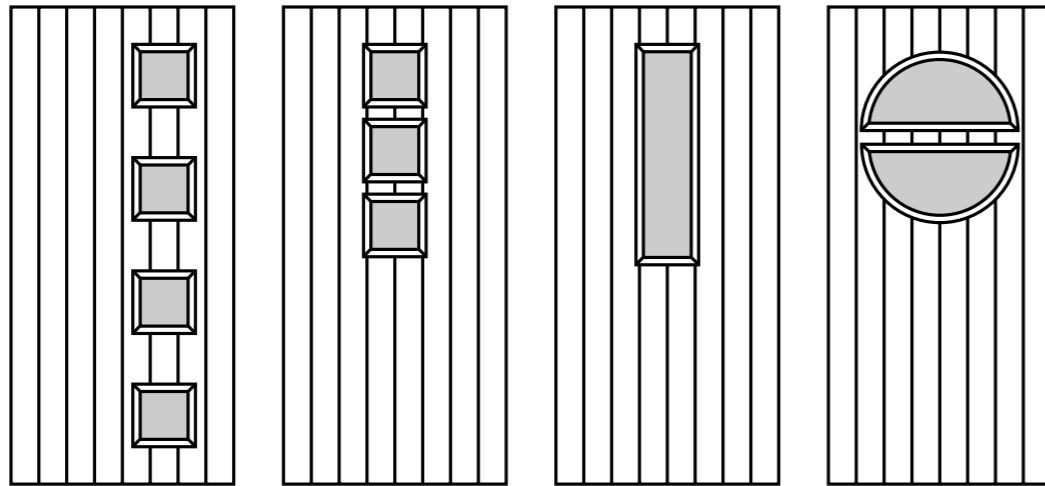

(All sizes do not include extensions or cills)

Our unique range.

Unique

Create your own unique door design here at Doorsmart. Use the Berwick door, then choose any of the door apertures (Glazing parts) from page fifteen and create your own personal design. Four examples are shown below

High security locking.

The Doorsmart range offers the highest levels of security.

The Multipoint Locking System with opposing hooks and dead bolts has been rigorously tested and has proven to reach the highest standard with the police preferred accreditation Secured by Design. Doorsmart offers complete peace of mind.