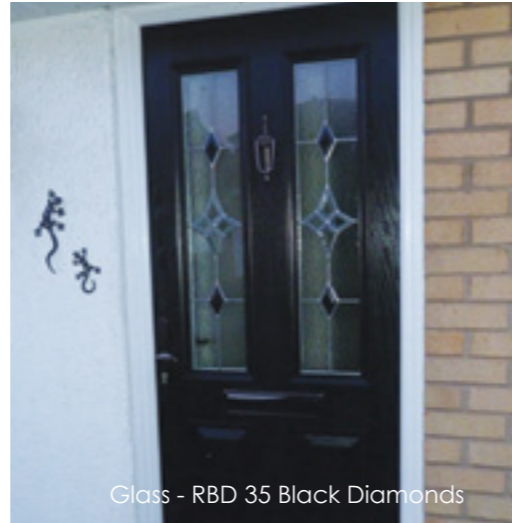

Manufactured to the highest standard.

kenilworth

Our best seller the Kenilworth, is the perfect entrance door, allowing sunlight to shine through into your home, reflecting your chosen glass design.