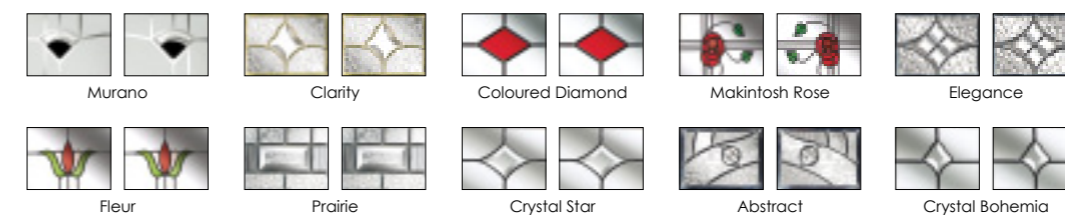

Knockers

- Our standard and slim line knockers are available with spyholes to meet safety & security needs.
- All urn knockers are available in gold, chrome, satin, bright bronze, satin bronze, black or white.

Doorsmart offers a comprehensive choice of door furniture to add the perfect finishing touch.

Handles

- Lever / lever.
- Lever pad.
- Available in gold, chrome, satin, bright bronze, satin bronze, black or white.
- Beautiful solid die cast handles with elegant looks.
- All handles are spring assisted for smooth, trouble free action.
- Latch retention Snib facility also available.

Additions

- Security chains are available in: chrome & gold.
- Numerals & Letters are available in all 7 colours.

Glazing options.

Dudley Glazing Options

Tutbury Glazing Options

Glazing options.

Our intricate soldered lead patterns are specially designed to complement your chosen door. All film colours can be changed to match you door colour.

Glass - English Rose Glass - Crystal Harmony Glass - RBD 35 Blue Diamonds

Kenilworth, Warwick & Windsor glazing options

Glazing options.

Beeston & Helmsley glazing options. (Also available as an arched design).