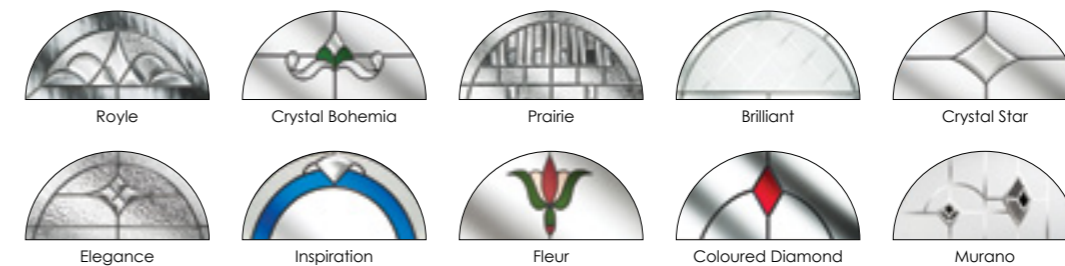

Knockers

- Our standard and slim line knockers are available with spyholes to meet safety & security needs.
- All urn knockers are available in gold, chrome, satin, bright bronze, satin bronze, black or white.

Doorsmart offers a comprehensive choice of door furniture to add the perfect finishing touch.

Handles

- Lever / lever.
- Lever pad.
- Available in gold, chrome, satin, bright bronze, satin bronze, black or white.
- Beautiful solid die cast handles with elegant looks.
- All handles are spring assisted for smooth, trouble free action.
- Latch retention Snib facility also available.

Additions

- Security chains are available in: chrome & gold.
- Numerals & Letters are available in all 7 colours.

Glazing options.

Dudley Glazing Options

Tutbury Glazing Options

Glazing options.

Our intricate soldered lead patterns are specially designed to complement your chosen door. All film colours can be changed to match you door colour.

Glass - English Rose Glass - Crystal Harmony Glass - RBD 35 Blue Diamonds

Kenilworth, Warwick & Windsor glazing options

Glazing options.

Beeston & Helmsley glazing options. (Also available as an arched design).