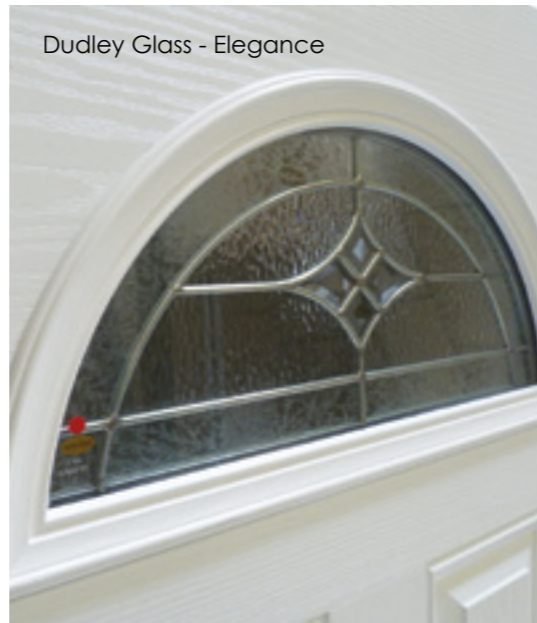

Stunning panelled doors keep out the very worst of the British weather.

dudley and chartley

The Dudley and Chartley styles are a popular choice, allowing rays of light into your hallway.

The Dudley offers more privacy for those requiring less light and glass.

There are plenty of options to make the Dudley or Chartley your unique entrance.