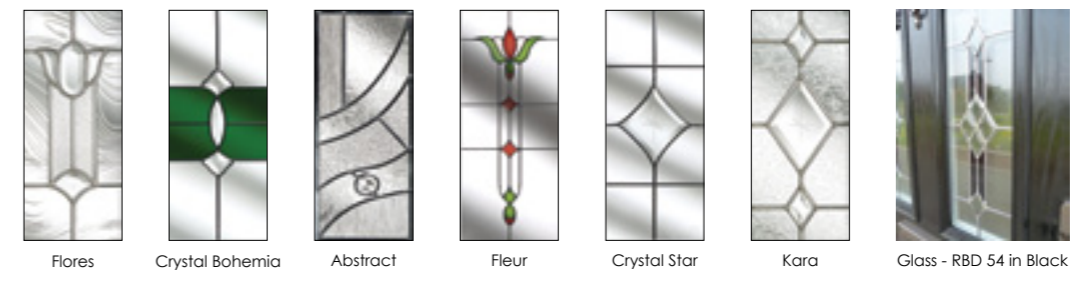

Knockers

- Our standard and slim line knockers are available with spyholes to meet safety & security needs.
- All urn knockers are available in gold, chrome, satin, bright bronze, satin bronze, black or white.

Additions

- Security chains are available in: chrome & gold.
- Numerals & Letters are available in all 7 colours.

Glazing options.

Dudley Glazing Options

Tutbury Glazing Options

Glazing options.

Our intricate soldered lead patterns are specially designed to complement your chosen door. All film colours can be changed to match you door colour.

Glass - English Rose Glass - Crystal Harmony Glass - RBD 35 Blue Diamonds

Kenilworth, Warwick & Windsor glazing options

Glazing options.

Beeston & Helmsley glazing options. (Also available as an arched design).

Chartley glazing options

Hopton glazing options

Portland & Lincoln glazing options

Whittington & Bedford glazing options

Backing Glass Options

After choosing your design, select a backing glass. Either a traditional obscure or an oriel obscure design. Glass images are reproduced by kind permission of Pilkington Plc and Regalead & Distinction Doors. Symbols and names are trademarks of both Pilkington Plc and Regalead & Distinction Doors.