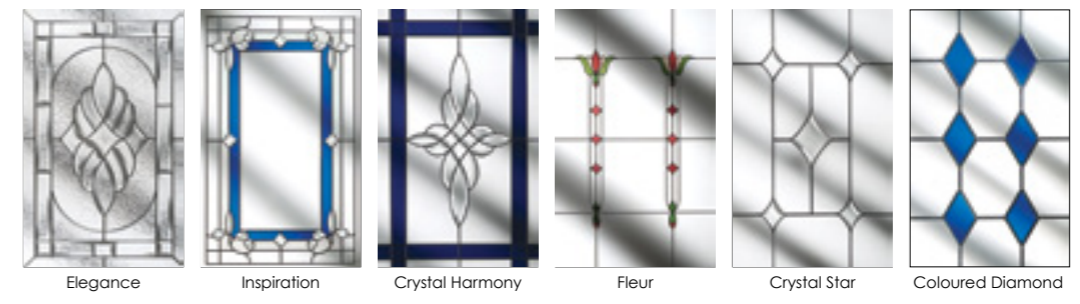

Whether you choose a knocker, spy hole, letterplate or numerals we can manufacture your very own unique entrance.

Letterplates

- Substantial solid die cast letterplates with elegant styling.
- Fully spring loaded for easy use.
- Fully weather sealed to provide a draft free environment.
- Available in gold, chrome, satin, bright bronze, satin bronze, black or white.
- Frame and flap are colour matched.

Additions

- Security chains are available in: chrome & gold.
- Numerals & Letters are available in all 7 colours.

Glazing options.

Dudley Glazing Options

Tutbury Glazing Options

Glazing options.

Our intricate soldered lead patterns are specially designed to complement your chosen door. All film colours can be changed to match you door colour.

Glass - English Rose Glass - Crystal Harmony Glass - RBD 35 Blue Diamonds

Kenilworth, Warwick & Windsor glazing options

Glazing options.

Beeston & Helmsley glazing options. (Also available as an arched design).

Chartley glazing options

Hopton glazing options

Portland & Lincoln glazing options

Whittington & Bedford glazing options

Backing Glass Options

After choosing your design, select a backing glass. Either a traditional obscure or an oriel obscure design. Glass images are reproduced by kind permission of Pilkington Plc and Regalead & Distinction Doors. Symbols and names are trademarks of both Pilkington Plc and Regalead & Distinction Doors.