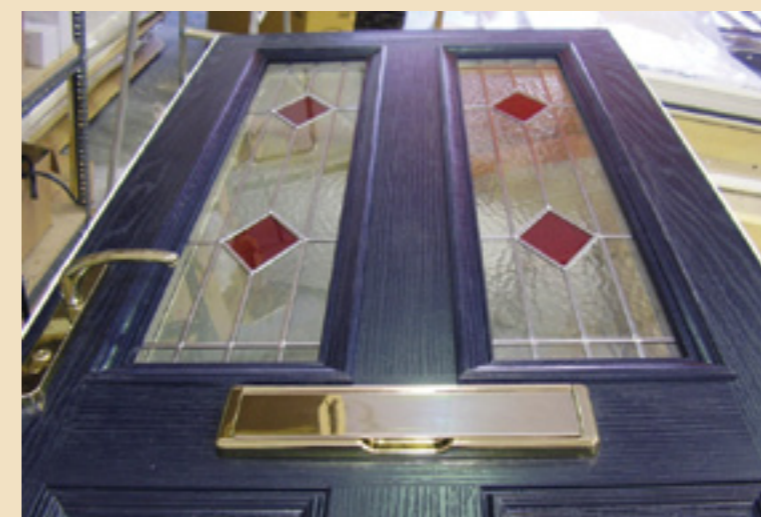

door construction

The doors are constructed by bonding high impact fibreglass outer skins to composite rails surrounding an inner core of very high thermally efficient insulating foam (CFC free).

The inner core also acts as a superior soundproofing agent.

Outer frames are available in 70mm (White, White Foil, Rose on White, Rose on Rose, Oak on White and Oak on Oak).

GRP door leaf tested to the highest standards of performance.

- ⊕ Secured by Design
- ⊕ PAS 23 & 24
- ⊕ BM TRADA
- ⊕ BM TRADA enhanced security
- ⊕ Door sets PAS 23 & 24
- ⊕ Strong
- ⊕ Durable
- ⊕ CFC free insulating foam
- ⊕ Superior thermal insulation
- ⊕ Enhanced sound proofing
- ⊕ Easy clean surface
- ⊕ Superior appearance
- ⊕ No need for painting or staining