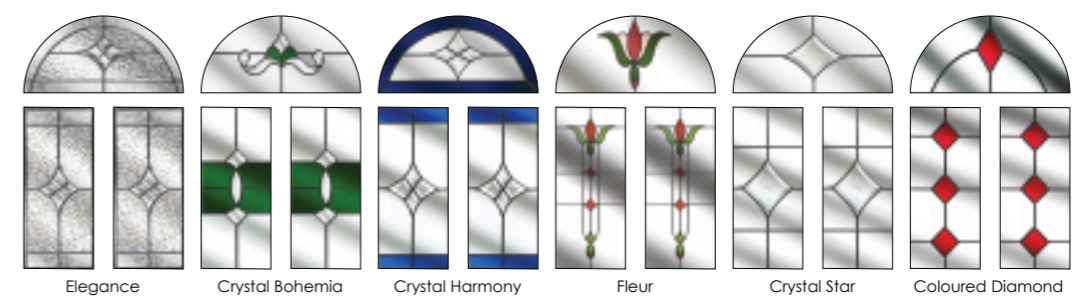

Additions

- Security chains are available in: chrome & gold.
- Numerals & Letters are available in all 7 colours.

Glazing options.

Dudley Glazing Options

Tutbury Glazing Options

Glazing options.

Our intricate soldered lead patterns are specially designed to complement your chosen door. All film colours can be changed to match you door colour.

Glass - English Rose Glass - Crystal Harmony Glass - RBD 35 Blue Diamonds

Kenilworth, Warwick & Windsor glazing options

Glazing options.

Beeston & Helmsley glazing options. (Also available as an arched design).

Chartley glazing options

Hopton glazing options

Portland & Lincoln glazing options

Whittington & Bedford glazing options

Backing Glass Options

After choosing your design, select a backing glass. Either a traditional obscure or an oriel obscure design. Glass images are reproduced by kind permission of Pilkington Plc and Regalead & Distinction Doors. Symbols and names are trademarks of both Pilkington Plc and Regalead & Distinction Doors.