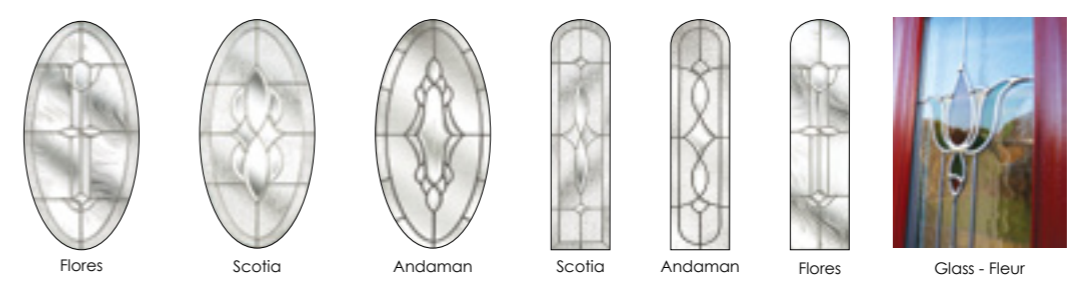

Knockers

- Our standard and slim line knockers are available with spyholes to meet safety & security needs.
- All urn knockers are available in gold, chrome, satin, bright bronze, satin bronze, black or white.

Additions

- Security chains are available in: chrome & gold.
- Numerals & Letters are available in all 7 colours.

Glazing options.

Dudley Glazing Options

Tutbury Glazing Options

Glazing options.

Our intricate soldered lead patterns are specially designed to complement your chosen door. All film colours can be changed to match you door colour.

Glass - English Rose Glass - Crystal Harmony Glass - RBD 35 Blue Diamonds

Kenilworth, Warwick & Windsor glazing options

Glazing options.

Beeston & Helmsley glazing options. (Also available as an arched design).

Chartley glazing options

Hopton glazing options

Portland & Lincoln glazing options

Whittington & Bedford glazing options

Backing Glass Options

After choosing your design, select a backing glass. Either a traditional obscure or an oriel obscure design. Glass images are reproduced by kind permission of Pilkington Plc and Regalead & Distinction Doors. Symbols and names are trademarks of both Pilkington Plc and Regalead & Distinction Doors.