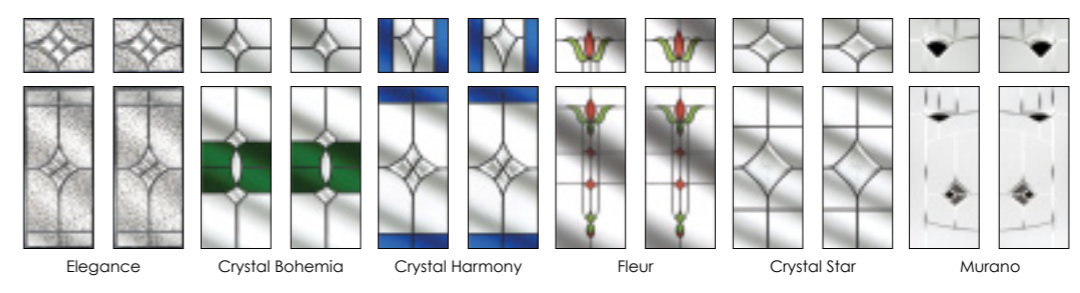

Knockers

- Our standard and slim line knockers are available with spyholes to meet safety & security needs.
- All urn knockers are available in gold, chrome, satin, bright bronze, satin bronze, black or white.

Additions

- Security chains are available in: chrome & gold.
- Numerals & Letters are available in all 7 colours.

Glazing options.

Dudley Glazing Options

Tutbury Glazing Options

Glazing options.

Our intricate soldered lead patterns are specially designed to complement your chosen door. All film colours can be changed to match you door colour.

Glass - English Rose Glass - Crystal Harmony Glass - RBD 35 Blue Diamonds

Kenilworth, Warwick & Windsor glazing options

Glazing options.

Beeston & Helmsley glazing options. (Also available as an arched design).

Chartley glazing options

Hopton glazing options

Portland & Lincoln glazing options

Whittington & Bedford glazing options

Backing Glass Options

After choosing your design, select a backing glass. Either a traditional obscure or an oriel obscure design. Glass images are reproduced by kind permission of Pilkington Plc and Regalead & Distinction Doors. Symbols and names are trademarks of both Pilkington Plc and Regalead & Distinction Doors.