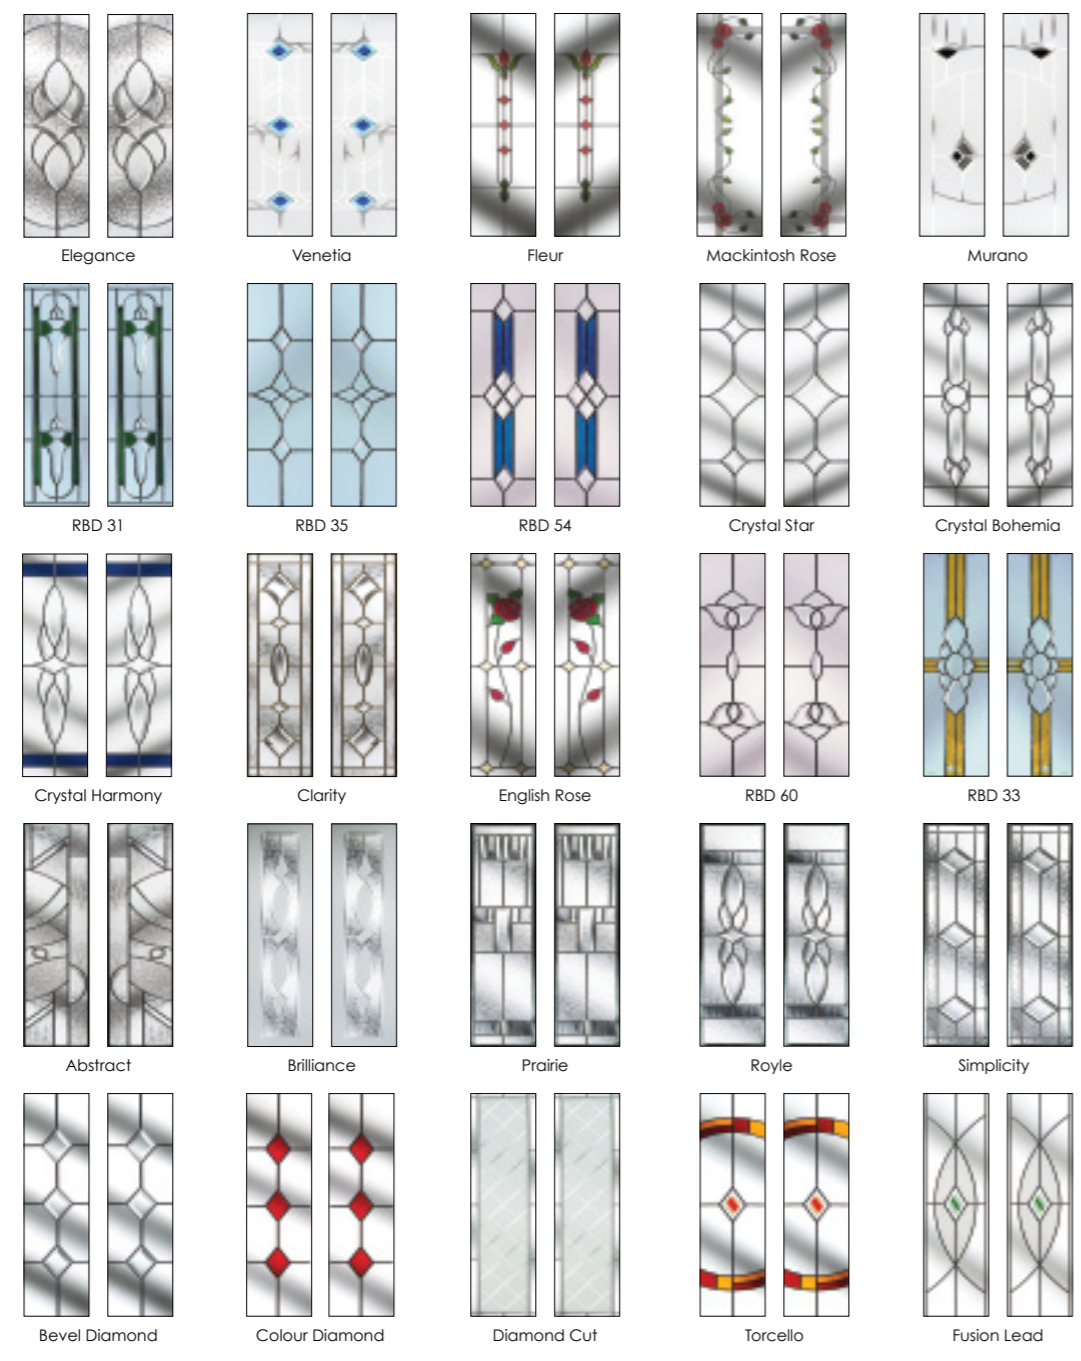

Whether you choose a knocker, spy hole, letterplate or numerals we can manufacture your very own unique entrance.

Letterplates

- Substantial solid die cast letterplates with elegant styling.
- Fully spring loaded for easy use.
- Fully weather sealed to provide a draft free environment.
- Available in gold, chrome, satin, bright bronze, satin bronze, black or white.
- Frame and flap are colour matched.

Doorsmart offers a comprehensive choice of door furniture to add the perfect finishing touch.

Handles

- Lever / lever.
- Lever pad.
- Available in gold, chrome, satin, bright bronze, satin bronze, black or white.
- Beautiful solid die cast handles with elegant looks.
- All handles are spring assisted for smooth, trouble free action.
- Latch retention Snib facility also available.

Additions

- Security chains are available in: chrome & gold.
- Numerals & Letters are available in all 7 colours.

Glazing options.

Dudley Glazing Options

Tutbury Glazing Options

Glazing options.

Our intricate soldered lead patterns are specially designed to complement your chosen door. All film colours can be changed to match you door colour.

Glass - English Rose Glass - Crystal Harmony Glass - RBD 35 Blue Diamonds

Kenilworth, Warwick & Windsor glazing options

Glazing options.

Beeston & Helmsley glazing options. (Also available as an arched design).