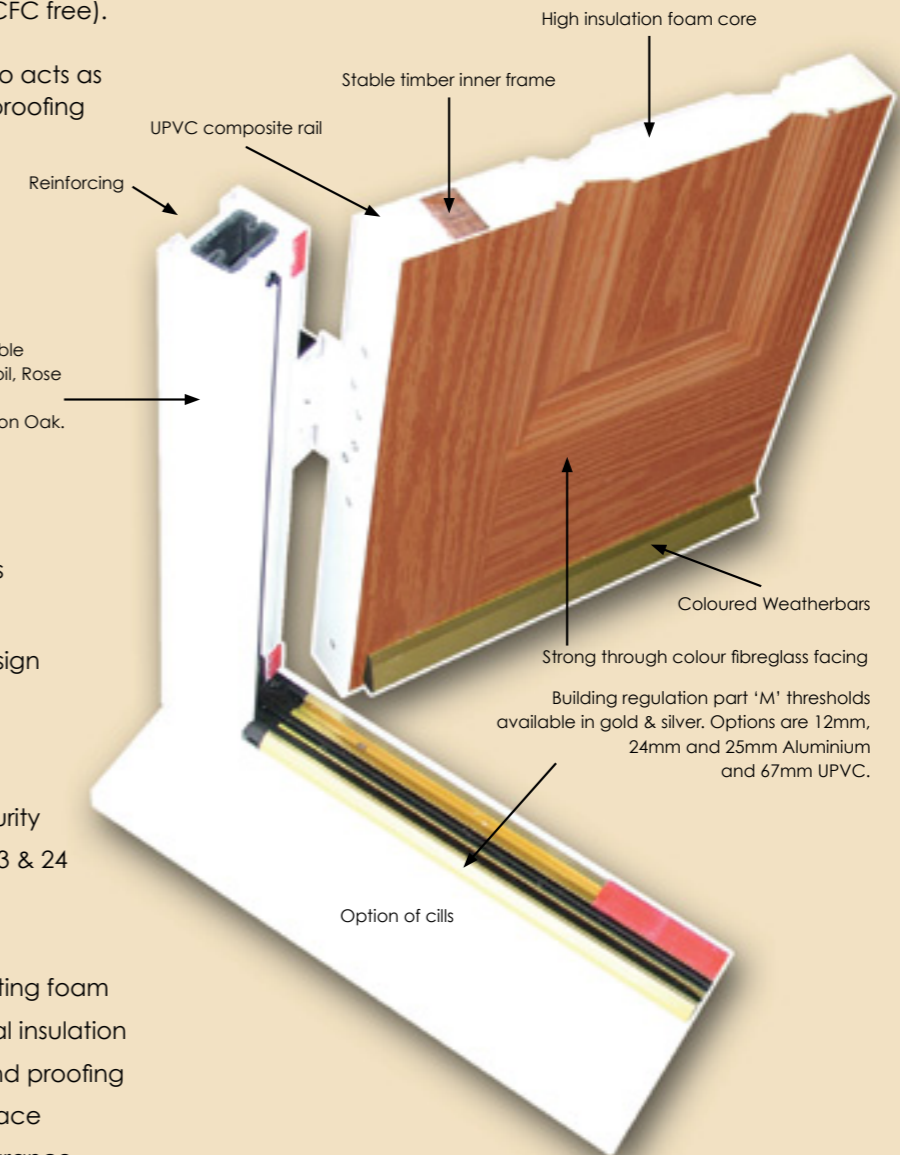

At Doorsmart we deliver all of our own products direct to your chosen destination offering that personal touch.

Doorsmart...
The smart
choice
for any
home.

door construction

The doors are constructed by bonding high impact fibreglass outer skins to composite rails surrounding an inner core of very high thermally efficient insulating foam (CFC free).

The inner core also acts as a superior soundproofing agent.

Outer frames are available in 70mm (White, White Foil, Rose on White, Rose on Rose, Oak on White and Oak on Oak).

GRP door leaf tested to the highest standards of performance.

Every Doorsmart door is individually made to measure to ensure a perfect fit. Our product range includes the most popular door designs in both solid or glazed versions.

All doors featured in this brochure have been manufactured by Doorsmart.