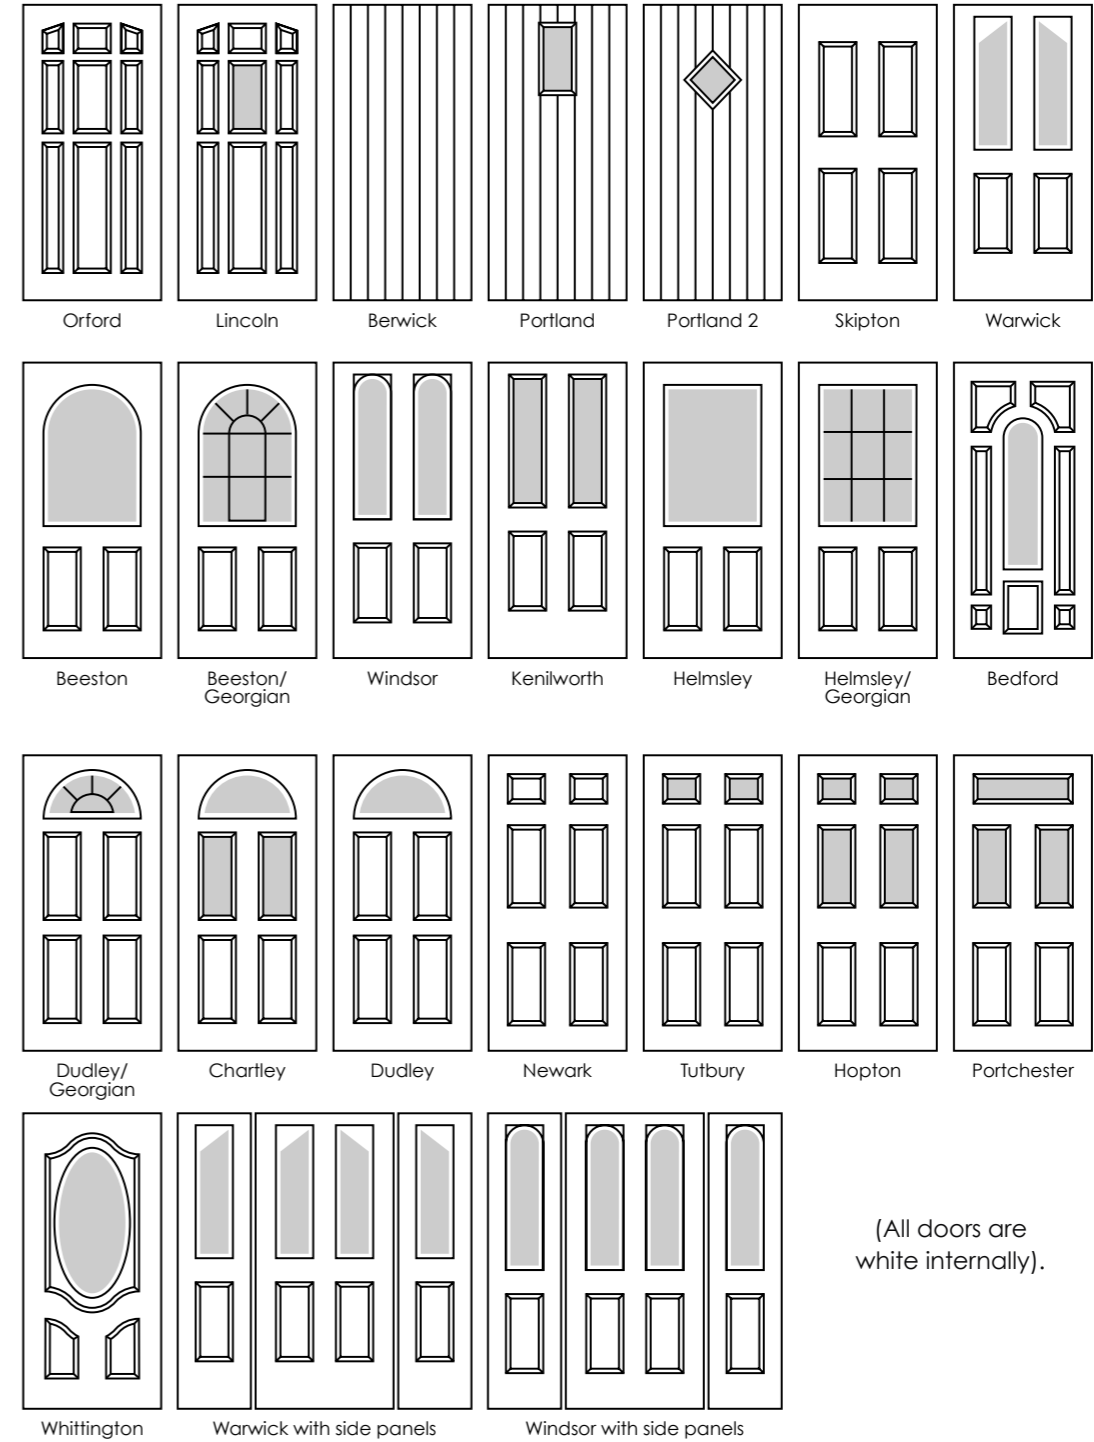

Stable doors.

chirk

The Chirk stable door is an elegant choice developed using the most secure lock and roller latch system on the market today. A rack bolt joins the two halves together and are sealed using rebated centre door seals.

French doors.

pembroke

The Pembroke french door range offers an alternative to properties requiring larger entries. As standard the three point locking mechanism has achieved PAS023/024 and Secured by Design approval. Doorsmart is at the forefront of composite french door technology.

Endless choice.

Portland

Kenilworth

Lincoln

Kenilworth

door styles

For wider entrances we offer glazed and un-glazed side panels to match door designs in Windsor, Kenilworth and Warwick door styles.

(All doors are white internally).

Our frame options also include fixed lights in both square and arch formats.

Parameters:

- ⊕ Minimum width - 830mm
- ⊕ Maximum width - 1020mm
- ⊕ Minimum height low Ali threshold - 1978mm
- ⊕ Maximum height low Ali threshold - 2091mm
- ⊕ Maximum height UPVC threshold - 2120mm